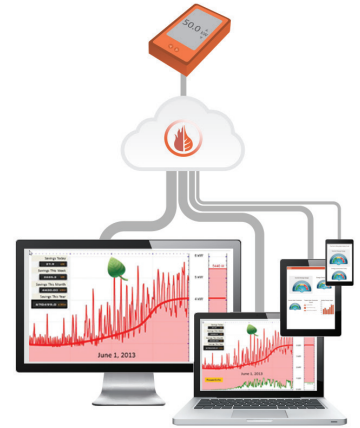

PowerEnfo™ is a cloud powered, web-based service that provides real-time energy monitoring via a mobile phone, tablet, laptop or desktop device. PowerEnfo will provide user-friendly and customer-defined energy data from anywhere – analyzed, delivered and ready to share.

The Problem »

Monitoring energy use is time-consuming, complicated and confusing.

Analyzing energy data effectively distracts from other critical building-management responsibilities. Gathering data from a variety of sources and measuring it against energy costs can be misleading and can create costly errors.

Currently, no simple, single resource provides useful information in real-time that can guide day-to-day management decisions without a significant investment of staff time.

The Solution »

PowerEnfo provides a dashboard that is easy to understand and allows you to monitor in real-time the energy being used in your facility.

- First of its kind event-based energy reporting
- Provides relevant and timely energy information
- Driven by cloud based advanced machine learning algorithms
- In addition to a dashboard, notifications can be pushed directly to you in real time via email or text message
- Able to monitor various commodity types including electricity, natural gas and water